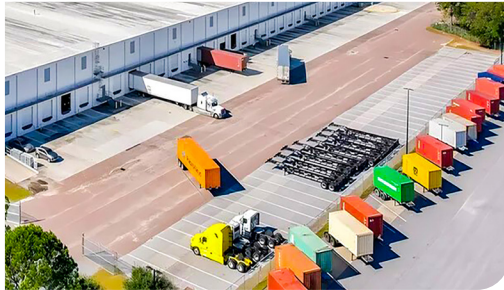

Proximity to Key Services

CUBEWORK

Charleston Facility Map

Cubework Locations

Operating nationwide, spanning across multiple states:

- Texas
- New Jersey
- Los Angeles County
- Washington
- New York
- Orange County
- Virginia
- Pennsylvania
- Inland Empire
- Oklahoma
- South Carolina
- Northern California
- Florida
- Tennessee
- Arizona
- Georgia
- Utah
- Colorado
- Illinois
- Missouri
- Indiana
- Nevada
- Global
- Massachusetts
- Oregon
- Asia - Pacific

📍 1301 Charleston Regional Pky, Charleston, SC 29492
 📞 800-338-6369

Building Highlights

Cubework is the nation's premier short-or-long term warehouse provider, we specialize in offering expensive commercial storage, office solutions, and commercial parking without the need for long-term leases. Expand and downsize and never pay for more than what you need.

24/7 Building Access

On-site Staff

Turnkey Spaces

Conference Rooms

Daily Janitor Service

High-speed Internet

CCTV, Surveillance System

Ample Loading Docks

Gourmet Coffee & Water

Forklift Rentals and Labor

Property Features

RBA	200,000 Square Feet
Site	16.60 Acres
Clear Height	30'
Loading Docks	38 ext
HVAC	Yes
Fire Protection	Yes
Access	24/7, Turnkey
Warehouse	300 - 197,505 SF Divisible
Private Office	150 - 2,495 SF Divisible