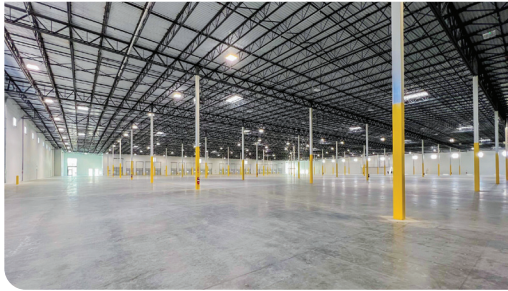

📍 12510 West Airport Blvd., Sugarland, TX 77478
 📞 800-338-6369

Building Highlights

Cubework is the nation's premier short-or-long term warehouse provider, we specialize in offering expensive commercial storage, office solutions, and commercial parking without the need for long-term leases. Expand and downsize and never pay for more than what you need.

24/7 Building Access

On-site Staff

Turnkey Spaces

Conference Rooms

Daily Janitor Service

High-speed Internet

CCTV, Surveillance System

Ample Loading Docks

Gourmet Coffee & Water

Forklift Rentals and Labor

Property Features

RBA	199,978 Square Feet
Site	12.74 Acres
Clear Height	32'
Loading Docks	34 ext
HVAC	Yes
Fire Protection	Yes
Access	24/7, Turnkey
Warehouse	300 - 196,838 SF Divisible
Private Office	300 - 3,140 SF Divisible