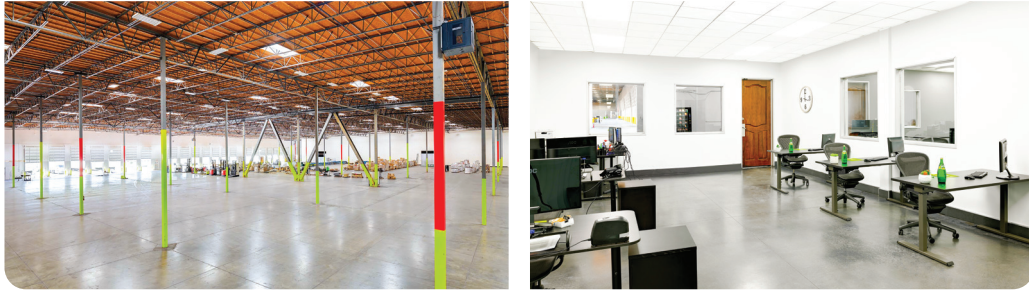

📍 218 Machlin Ct., Walnut, CA 91789

☎ 800-338-6369

Building Highlights

Cubework is the nation's premier short-or-long term warehouse provider, we specialize in offering expensive commercial storage, office solutions, and commercial parking without the need for long-term leases. Expand and downsize and never pay for more than what you need.

24/7 Building Access

On-site Staff

Turnkey Spaces

Conference Rooms

Daily Janitor Service

High-speed Internet

CCTV, Surveillance System

Ample Loading Docks

Gourmet Coffee & Water

Forklift Rentals and Labor

Property Features

RBA	297,310 Square Feet
Site	13.44 Acres
Clear Height	30'
Loading Docks	42 ext
HVAC	Yes
Fire Protection	Yes
Access	24/7, Turnkey
Warehouse	300 - 277,310 SF Divisible
Private Office	300 - 20,000 SF Divisible